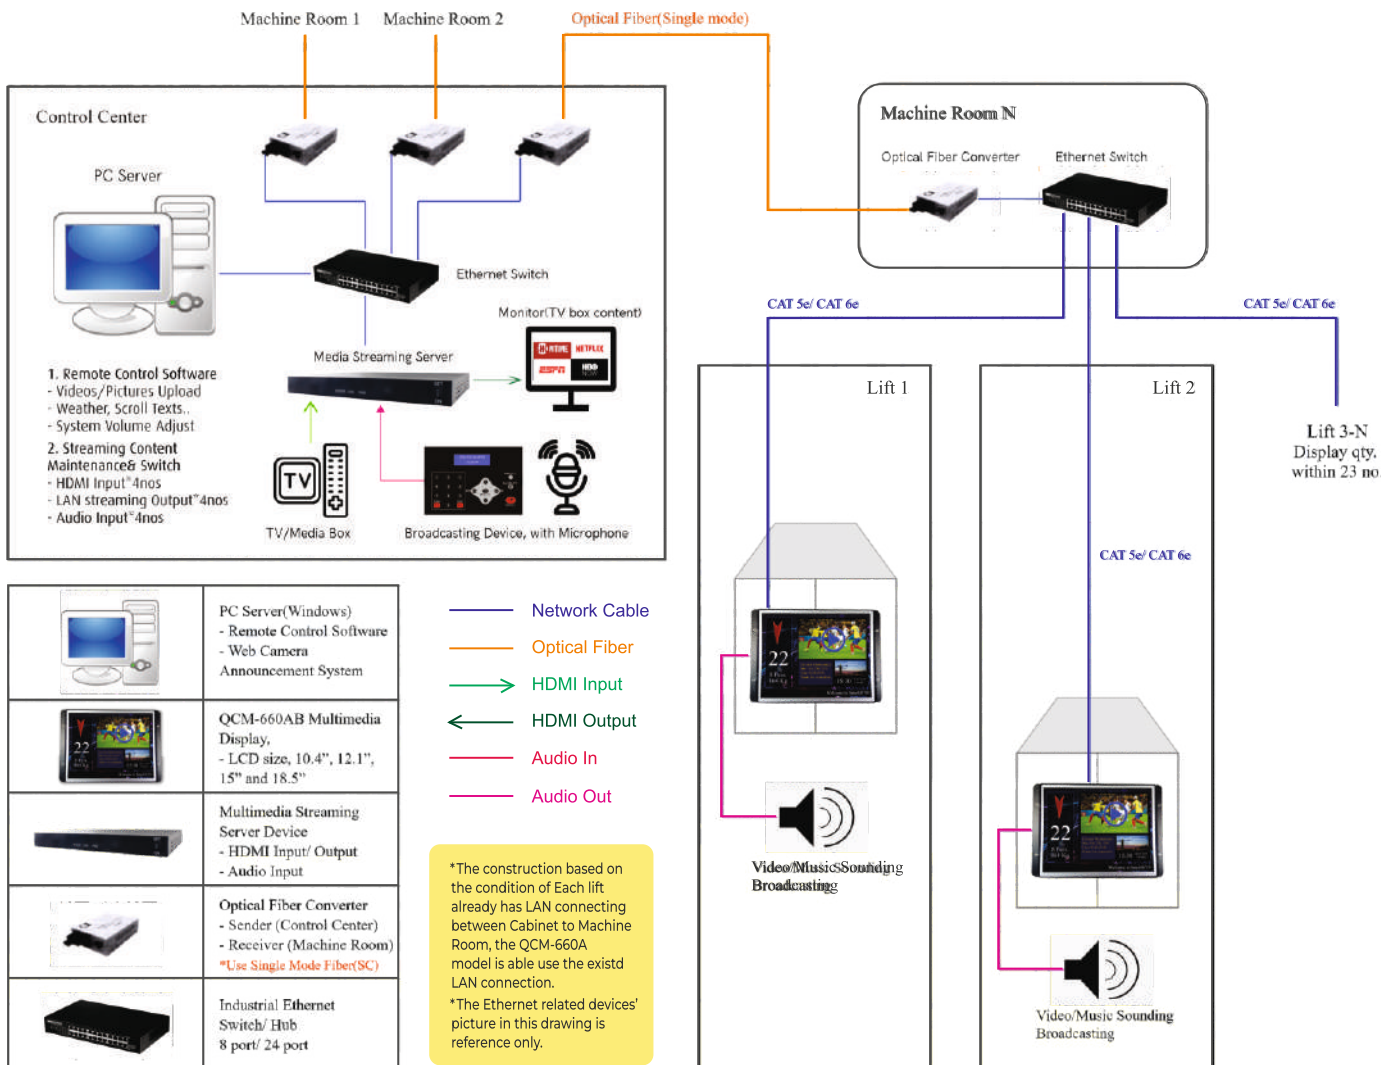

Live Feed System Architecture